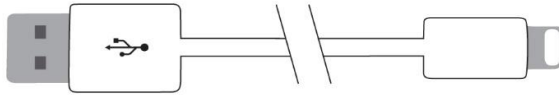

EMPIRE®

USB ACCESSORIES

EFFECTIVE JULY 1, 2016

**HIGH SPEED
USB SYNC/CHARGE CABLES**

**HIGH OUTPUT
USB CAR CHARGERS**

**HIGH OUTPUT
USB HOME CHARGERS**

USB CABLE	DESCRIPTION	LENGTH (ft)	COLOR	TYPE
USB-ALC-3W	APPLE MFi LIGHTNING DATA CABLE	3FT	WHITE	SYNC/CHARGE
USB-EXT-6B	UNIVERSAL USB 3.1 EXTENSION DATA CABLE	6FT	ASSORTED	SYNC/CHARGE
USB-MICRO-3B	MICRO USB DATA CABLE	3FT	BLACK	SYNC/CHARGE
USB-MICRO3.0-3W	MICRO USB 3.0 DATA CABLE FOR NOTE 3/GALAXY S!	3FT	WHITE	SYNC/CHARGE
USB-NOOK-6B	BARNES AND NOBLE NOOK HD DATA CABLE	6FT	BLACK	SYNC/CHARGE
USB-SM30-3B	SAMSUNG 30 PIN DATA CABLE FOR TABLETS	3FT	BLACK	SYNC/CHARGE
USB-TYPEC-3B	TYPE-C MALE TO USB-A MALE DATA CABLE	3FT	BLACK	SYNC/CHARGE
USB-TYPEC-6B	TYPE-C MALE TO USB-A MALE DATA CABLE	6FT	BLACK	SYNC/CHARGE

USB CHARGERS	DESCRIPTION	COLOR	OUTPUT (AMP)
USC-003	UNIVERSAL LI-ION/LI-POL CHARGER WITH 500mA USB OUTPUT	WHITE	0.5A
USB-AC1A	SINGLE USB PORT HOME CHARGER	BLACK	1.0A
USB-AC-DP3.1	DUAL USB PORT HOME CHARGER FOR CELLULAR AND TABLETS	WHITE	3.1A
USB-ACDC-1	DUAL USB PORT HOME/CAR CHARGER COMBO	WHITE	3.1A/4.1A
USB-ACDC-2	DUAL HOME/CAR USB CHARGER COMBO W/ APPLE DATA CABLE	WHITE	3.1A/4.1A
USB-ACDC-3	DUAL HOME/CAR USB CHARGER COMBO W/ ANDROID DATA CABLE	ASSORTED	3.1A/4.1A
USB-DC1A	SINGLE USB PORT CAR CHARGER	BLACK	1.0A
USB-DC-DP4.1	DUAL USB PORT CAR CHARGER FOR CELLULAR AND TABLETS	WHITE	4.1A